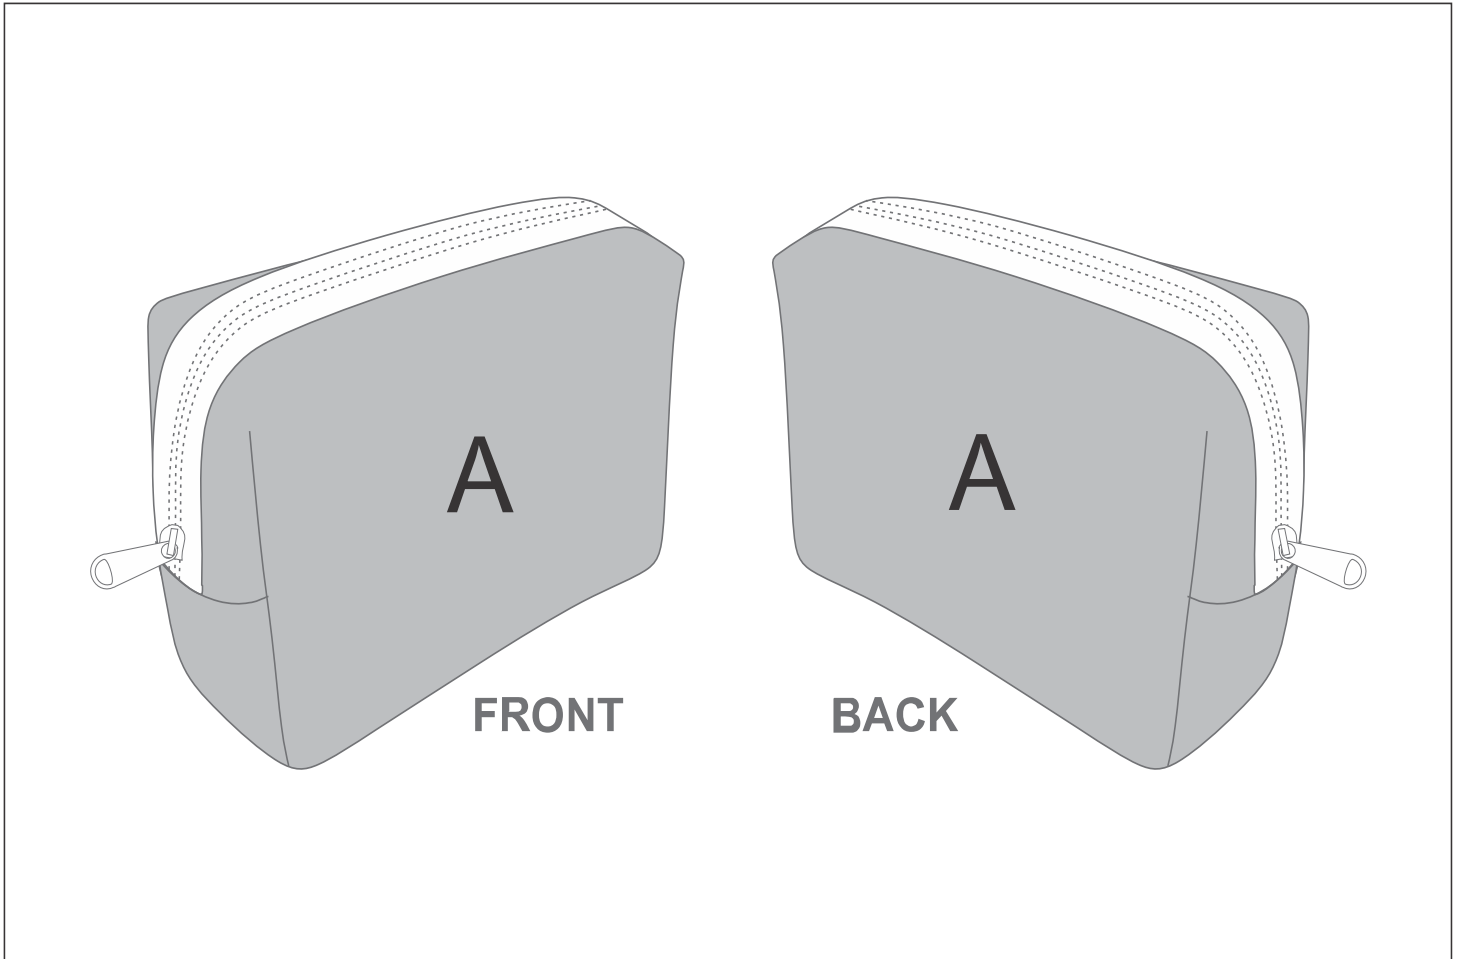

SG-HP-101-G

PPS Hoppla Emma Neoprene Toiletry Bag

Need to know:

Includes 1-Position Sublimation (setup fees apply)

- Please Note: We cannot guarantee 100% logo Alignment on all Brandable Panels.

- NB: Please note that Neoprene material is not conducive to having predominantly white back grounds due to the print transferring nature of the fabric and process used to complete the print. We always advise to have a background colour within the design as this mitigates the chances of material blemishes and ghosting of print.

Branding Options:

Position	Branding Method (Branding Code)	No. of Colours	Dimension
A	Custom Sublimation A (CPSUB-A)	Full Colour	423mm wide x 499mm high